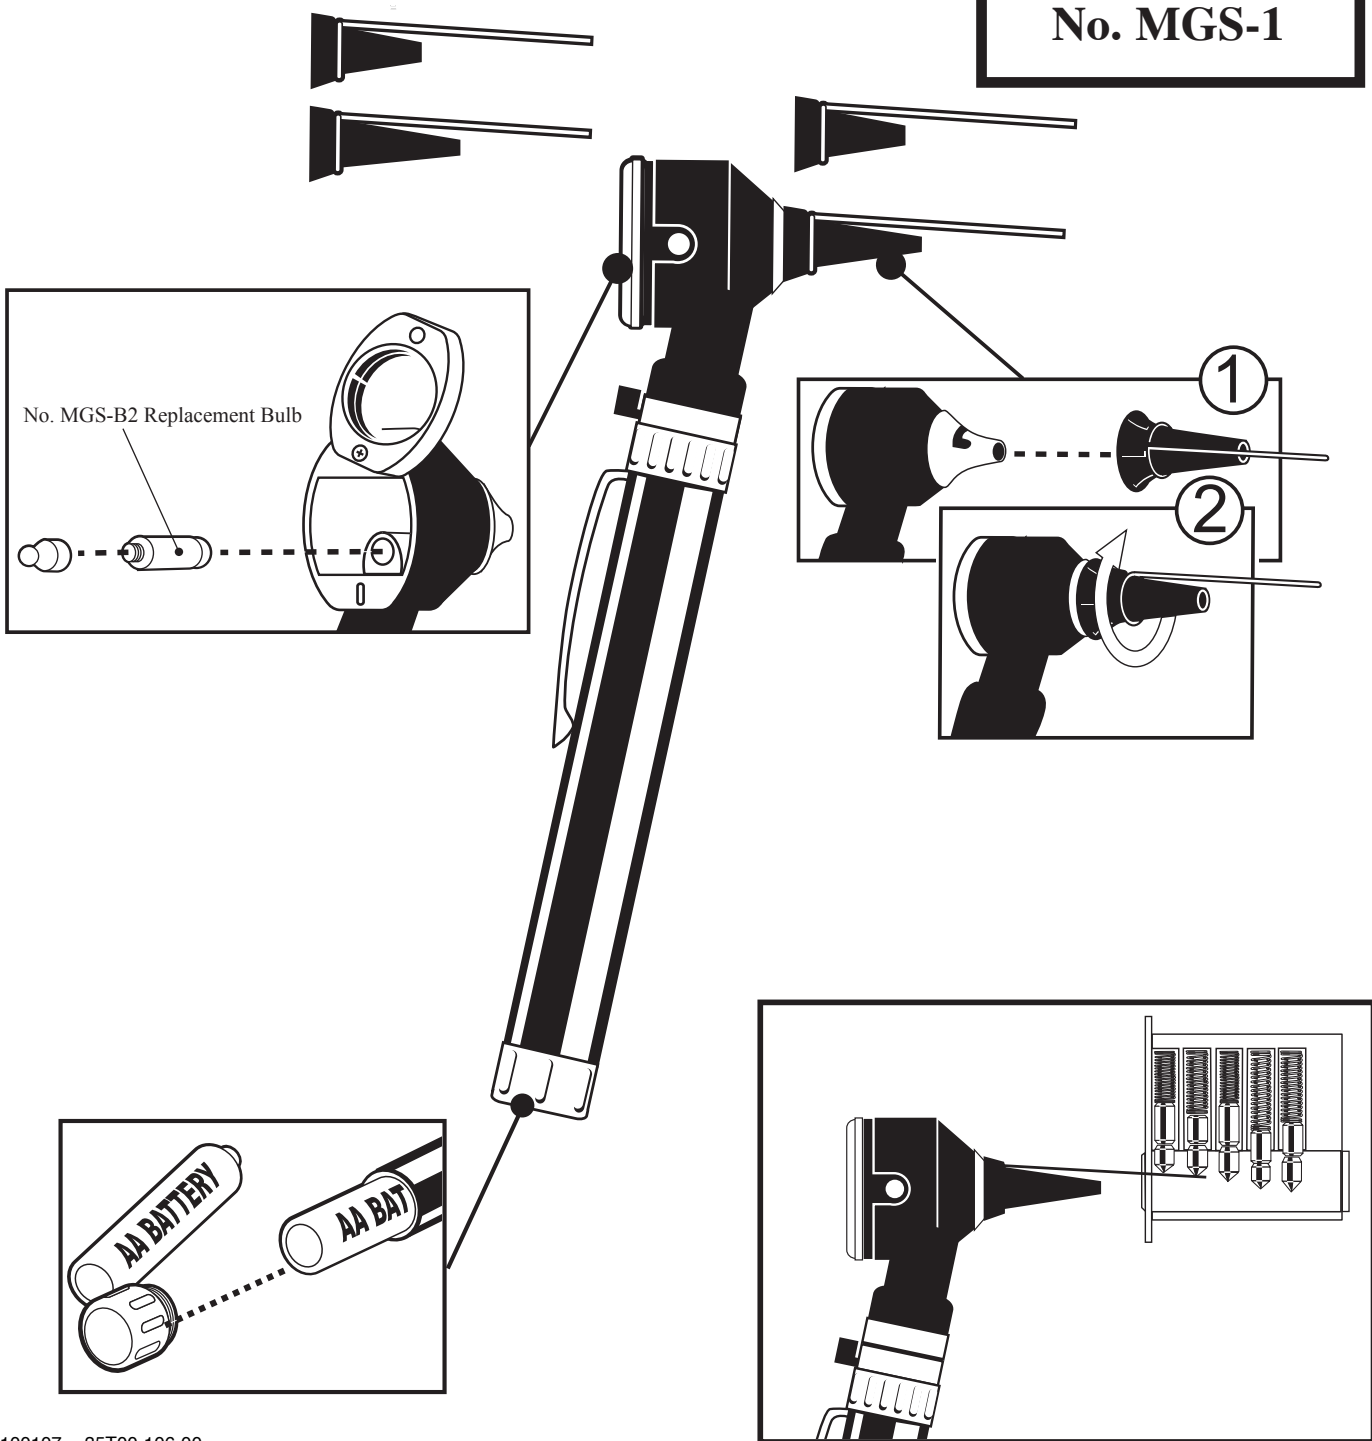

Instructions

Magna Scope™

No. MGS-1

No. MGS-B2 Replacement Bulb

100107 35T00-106-00