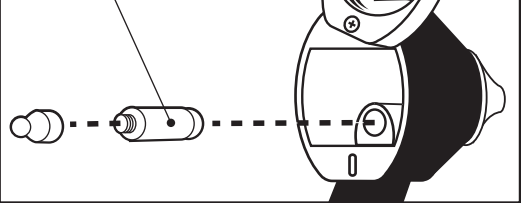

Instructions

Magna Scope™

No. MGS-1

No. MGS-B2 Replacement Bulb

100107 35T00-106-00