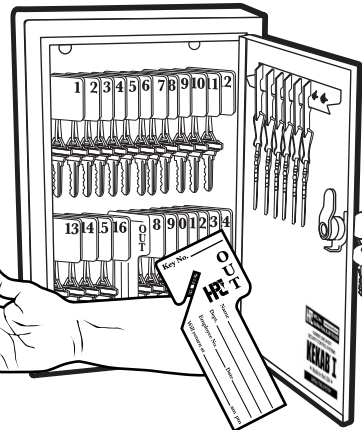

## These are Security risks!

Do you know where all of your keys are?  
Do you know who has them? Did you lend a key to someone? Did you get it back?

Do you know what each key opens? Do you have a spare key if you need it? Do you know where it is?

## Security is about key control.

The HPC KeKab® Single Tag System utilizes Yellow "OUT" Tags to record when a key is removed, who has the key and when it is due back.

The HPC KeKab® Two-Tag Series feature a white tag for the "loaner" key and a red tag for a "permanent" key. This insures that you will always have an original key for emergency use and for duplication!

The KeKab® Two-Tag Series also includes a three-ring binder where you can keep a permanent record of all of your keys, the people that have them, the doors they open and much more, giving you complete key control!