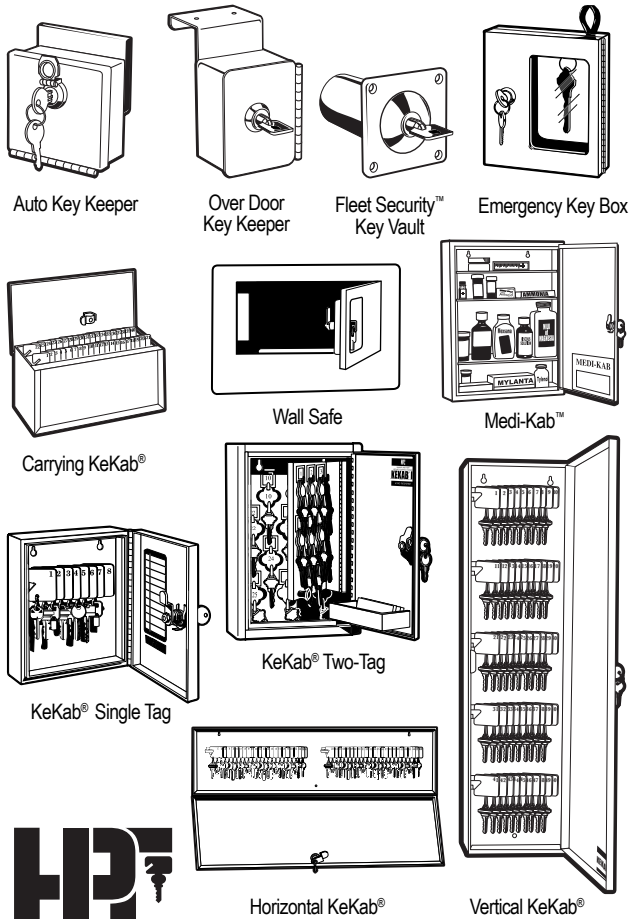

# Security Survey

1. How many doors/locks in your facility?  
\_\_\_\_\_
2. How many employees do you have?  
\_\_\_\_\_
3. How many desks and/or file cabinets do you have?  
\_\_\_\_\_
4. Are these locks keyed differently or the same?  
\_\_\_\_\_
5. Do you know where all these keys are?  
\_\_\_\_\_
6. Do you know who has these keys?  
\_\_\_\_\_
7. Do you have spare keys?  
\_\_\_\_\_
8. Do you know where they are?  
\_\_\_\_\_
9. How many of these keys would be safer in a KeKab®?  
\_\_\_\_\_
10. Can you see the benefits of computerized key management software?  
\_\_\_\_\_

HPC KeKabs come in a huge variety of sizes and shapes! From the compact 8-key cabinet to the 730-key version, we have the capacity that's right for you. HPC's line of specialty KeKabs is designed for **behind doors, under counters, in drawers or filing cabinets**. So even if space is limited, for securing your keys.

## Who has that key?

**If you don't know,  
you need to get  
serious about security.**

**KeKab®**  
Security Storage

**KeKab®**  
Security Storage

The KeKab® Two-Tag Series also includes a three-ring binder where you can keep a permanent record of all of your keys, the people that have them, the doors they open and much more, giving you complete key control!