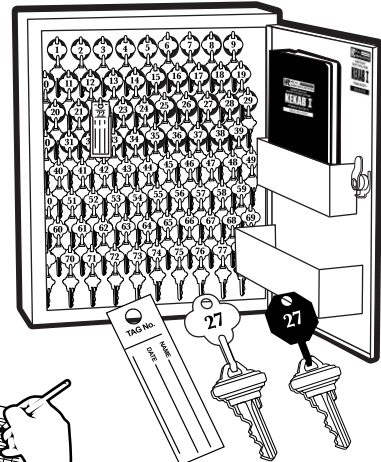

## These are Security risks!

Do you know where all of your keys are?  
Do you know who has them? Did you lend a key to someone? Did you get it back?

Do you know what each key opens? Do you have a spare key if you need it? Do you know where it is?

How many times have you had to call a locksmith to get a new key?

## Security is about key control.

The HPC KeKab® Single Tag System utilizes Yellow "OUT" Tags to record when a key is removed, who has the key and when it is due back.

The HPC KeKab® Two-Tag Series feature a white tag for the "loaner" key and a red tag for a "permanent" key. This insures that you will always have an original key for emergency use and for duplication!

The KeKab® Two-Tag Series also includes a three-ring binder where you can keep a permanent record of all of your keys, the people that have them, the doors they open and much more, giving you complete key control!